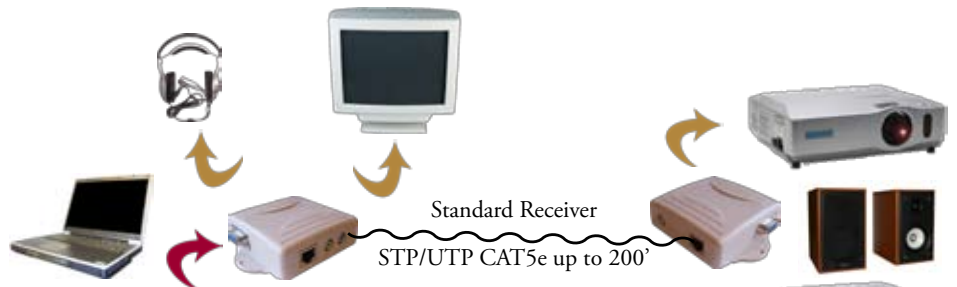

Projector Connector™ Type B Specifications

Visual Broadcast System

The Point-To-Point Projector Connector Type B allows you to simultaneously send a VGA Signal (up to 1280x1024) and a Stereo Audio Source to a video projector while only using 1 piece of UTP (Unshielded Twisted Pair) or STP (Shielded Twisted Pair) CAT5e or CAT6e cable. The system is precisely tuned to send a picture perfect image to the projector. The standard receiver supports 1 projector up to 200' away. The dual receiver supports 2 projectors up to 200' away. The extended distance receiver supports 1 projector up to 1,000' away.

Receiver

Projector Connector™ Type B Receiver (VBS-PTP-108B-xxM) *xx=Cable Length

1 UTP/STP VBS BUS In Port
 1 VGA Out; 1 Stereo Line Audio Out
 4.5" W x 3.5" D x 1.5" H; .5 pounds
 100-240V, 50/60 Hz, AC Adapter - .5 Amp
 10M, 20M, 30M, 40M, 50M, 60M Cables

Projector Connector™ Type B Dual Receiver (VBS-PTP-108B-xxM) *xx=Cable Length

1 UTP/STP VBS BUS In Port
 1 VGA Out; 1 Stereo Line Audio Out
 4.5" W x 3.5" D x 1.5" H; .5 pounds
 100-240V, 50/60 Hz, AC Adapter - .5 Amp
 10M, 20M, 30M, 40M, 50M, 60M Cables

Projector Connector™ Extended Receiver (VBS-PTP-300M)

1 UTP/STP VBS BUS In Port
 1 VGA Out; 1 Stereo Line Audio Out
 4.5" W x 3.5" D x 1.5" H; .5 pounds
 100-240V, 50/60 Hz, AC Adapter - .5 Amp
 3 Fine Tuning Knobs (Focus and Gain)
 For use with cables 200' to 1000'